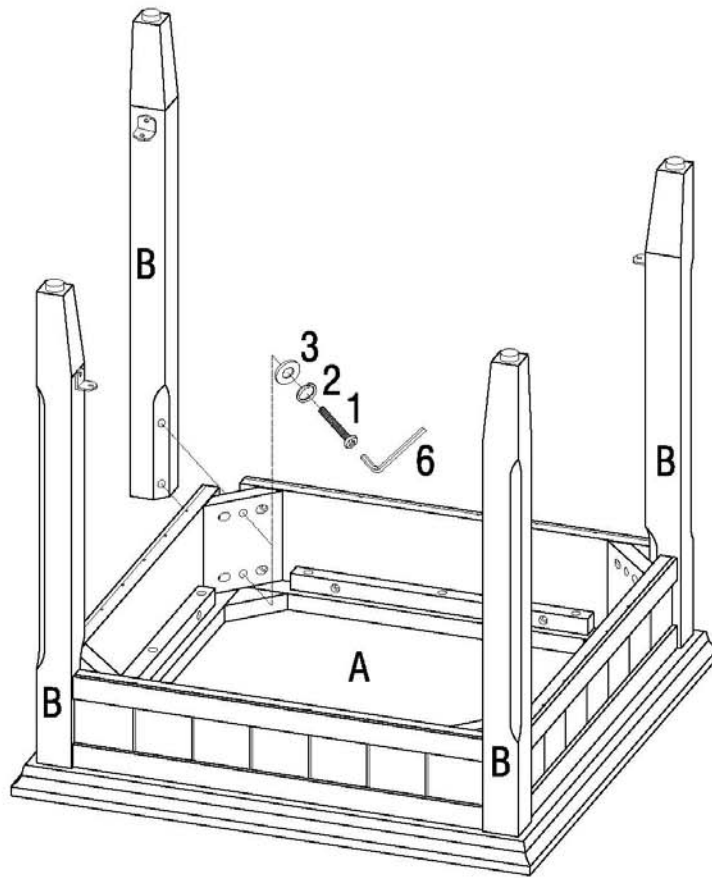

Coffee Tables Galore

Assembly Instructions

ITEM # LFY037-1 / LFY038-1 (Black, Cherry,)

Richland End Table

PRE-ASSEMBLY PREPARATION:

Please check all contents of this package before attempting to assemble the product. A full checklist of components is provided. If any components are missing, please contact the retailer from whom you have purchased this product. Read the Assembly Instructions in full before you begin to assemble. Please use CAUTION AND CARE WHEN LIFTING the product to avoid personal injury and (or) damage to the product. For ease of assembly, two people are recommended. The hardware packet contains SMALL ITEMS which should be KEPT AWAY FROM CHILDREN.

Hardware and Panel Identification List :

	PARTS	Q'TY
A		1PC
B		4PCS
D		1PC

1		8PCS
2		8PCS
3		8PCS
4		4PCS
5		8PCS
6		1PC

Step By Step Assembly Instructions

Step 1 :

Step 2 :

Step 3 :

Step 4 :