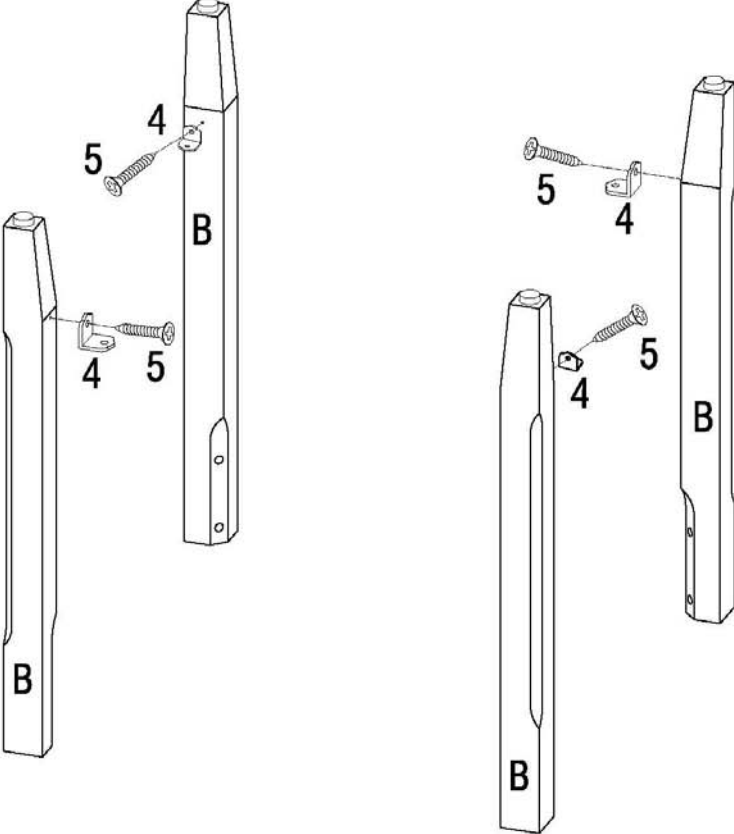

Coffee Tables Galore

Assembly Instructions

ITEM # LFY037-1 / LFY038-1 (Black, Cherry,)

Richland End Table

PRE-ASSEMBLY PREPARATION:

Please check all contents of this package before attempting to assemble the product. A full checklist of components is provided. If any components are missing, please contact the retailer from whom you have purchased this product. Read the Assembly Instructions in full before you begin to assemble. Please use CAUTION AND CARE WHEN LIFTING the product to avoid personal injury and (or) damage to the product. For ease of assembly, two people are recommended. The hardware packet contains SMALL ITEMS which should be KEPT AWAY FROM CHILDREN.

Hardware and Panel Identification List :

	PARTS	Q'TY
A		1PC
B		4PCS
D		1PC

1		8PCS
2		8PCS
3		8PCS
4		4PCS
5		8PCS
6		1PC

Step By Step Assembly Instructions

Step 1 :

Step 2 :

Step 3 :

Step 4 :