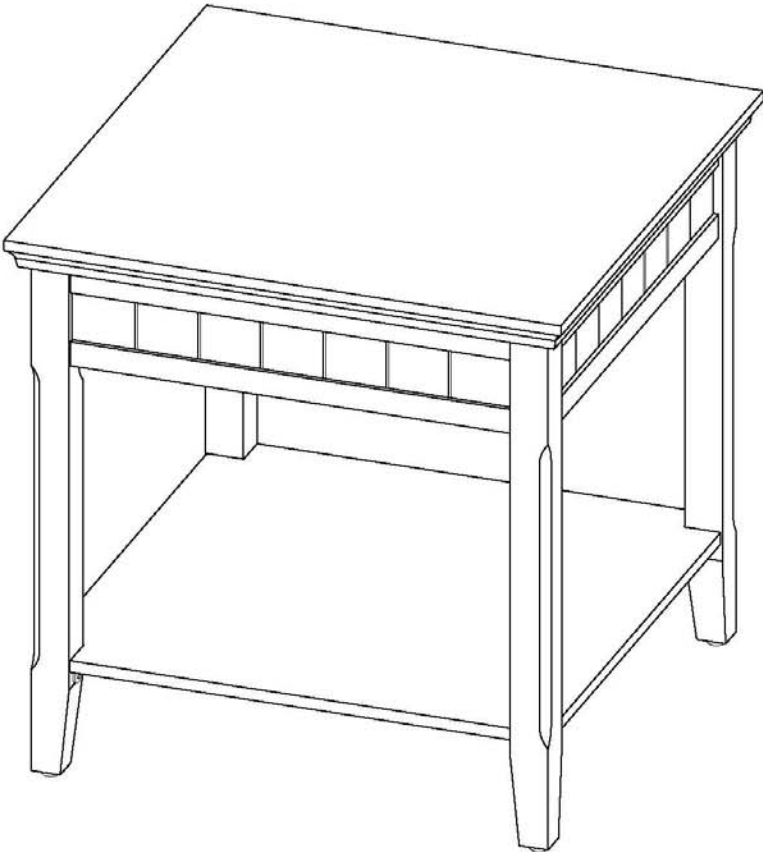

Coffee Tables Galore

Assembly Instructions

ITEM # LFY037-1 / LFY038-1 (Black, Cherry,)

Richland End Table

PRE-ASSEMBLY PREPARATION:

Please check all contents of this package before attempting to assemble the product. A full checklist of components is provided. If any components are missing, please contact the retailer from whom you have purchased this product. Read the Assembly Instructions in full before you begin to assemble. Please use CAUTION AND CARE WHEN LIFTING the product to avoid personal injury and (or) damage to the product. For ease of assembly, two people are recommended. The hardware packet contains SMALL ITEMS which should be KEPT AWAY FROM CHILDREN.

Hardware and Panel Identification List :

	PARTS	Q'TY
A		1PC
B		4PCS
D		1PC

1		8PCS
2		8PCS
3		8PCS
4		4PCS
5		8PCS
6		1PC

Step By Step Assembly Instructions

Step 1 :

Step 2 :

Step 3 :

Step 4 :