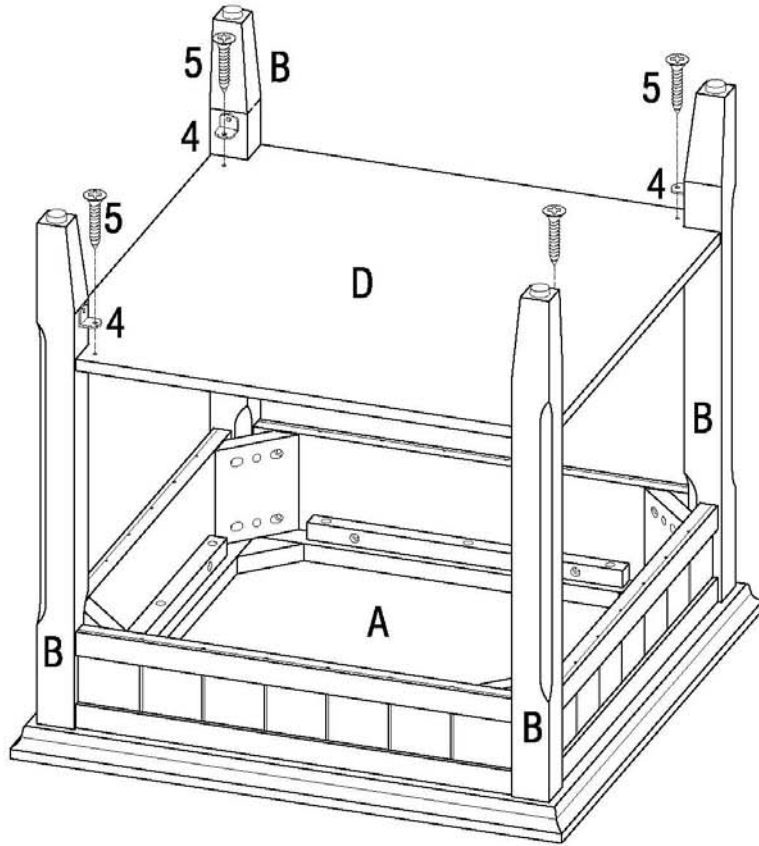

Coffee Tables Galore

Assembly Instructions

ITEM # LFY037-1 / LFY038-1 (Black, Cherry,)

Richland End Table

PRE-ASSEMBLY PREPARATION:

Please check all contents of this package before attempting to assemble the product. A full checklist of components is provided. If any components are missing, please contact the retailer from whom you have purchased this product. Read the Assembly Instructions in full before you begin to assemble. Please use CAUTION AND CARE WHEN LIFTING the product to avoid personal injury and (or) damage to the product. For ease of assembly, two people are recommended. The hardware packet contains SMALL ITEMS which should be KEPT AWAY FROM CHILDREN.

Hardware and Panel Identification List :

	PARTS	Q'TY
A		1PC
B		4PCS
D		1PC

1		8PCS
2		8PCS
3		8PCS
4		4PCS
5		8PCS
6		1PC

Step By Step Assembly Instructions

Step 1 :

Step 2 :

Step 3 :

Step 4 :